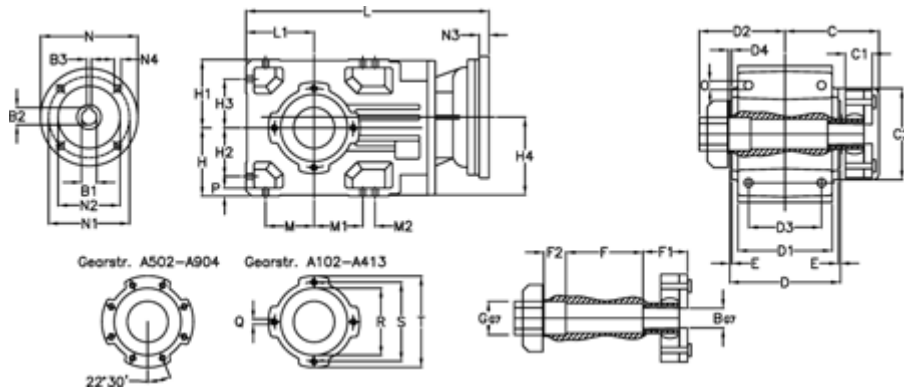

Article number: 296003522326225

Description: Bevel helical gearbox
A353QF30-223,2-P71B5

Measures

B = 30	D1 = 166	F2 = 53	L = 417.0	N3 = 4,5
B1 = 14	D2 = 80	G = 42	L1 = 100	N4 = M8x16
B2 = 16.3	D3 = 135	GA = 43	M = 73.0	O = 12.0
B3 = 5	d4 = 5.0	H = 100	M1 = 73.0	P = 11
C = 70.0	Description = A353 QF-xx P71 B5	H1 = 100	M2 = 11	Q = M10x17
C1 = 24	E = 3.5	H2 = 73.0	N = 160	R = 110
C2 = 90.0	F = 12.0	H3 = 73.0	N1 = 130	S = 130
D = 173	F1 = 48.0	H4 = 114.0	N2 = 110	T = 150